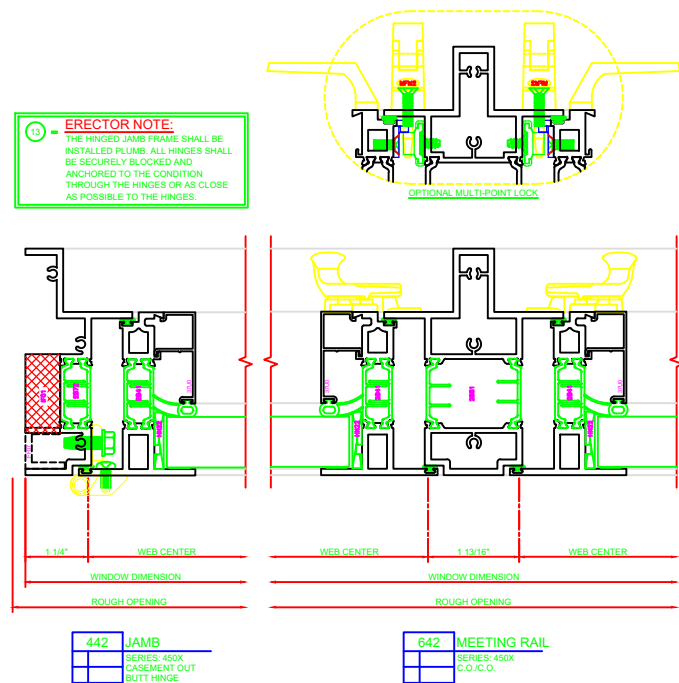

140	HEAD
SERIES: 450X	
CASEMENT OUT	
4-BAR ARMS	

240	SILL
SERIES: 450X	
CASEMENT OUT	
4-BAR ARMS	

4-BAR ARMS BUTT HINGE

141	HEAD
SERIES: 450X	
PROJECT OUT	
BUTT HINGE	

241	SILL
SERIES: 450X	
CASEMENT OUT	
BUTT HINGE	