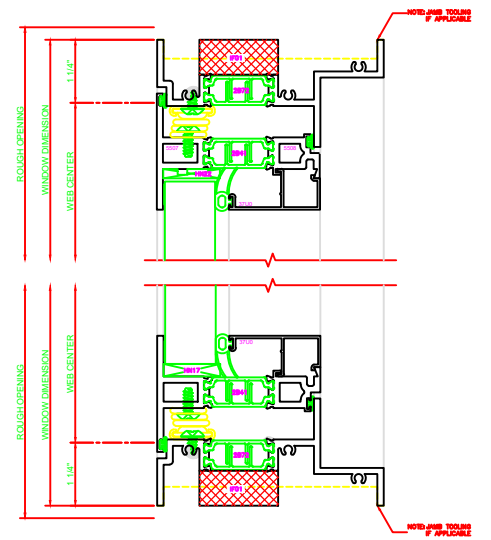

140	HEAD
SERIES: 450X	
CASEMENT OUT	
4-BAR ARMS	

240	SILL
SERIES: 450X	
CASEMENT OUT	
4-BAR ARMS	

4-BAR ARMS BUTT HINGE

141	HEAD
SERIES: 450X	
PROJECT OUT	
BUTT HINGE	

241	SILL
SERIES: 450X	
CASEMENT OUT	
BUTT HINGE	